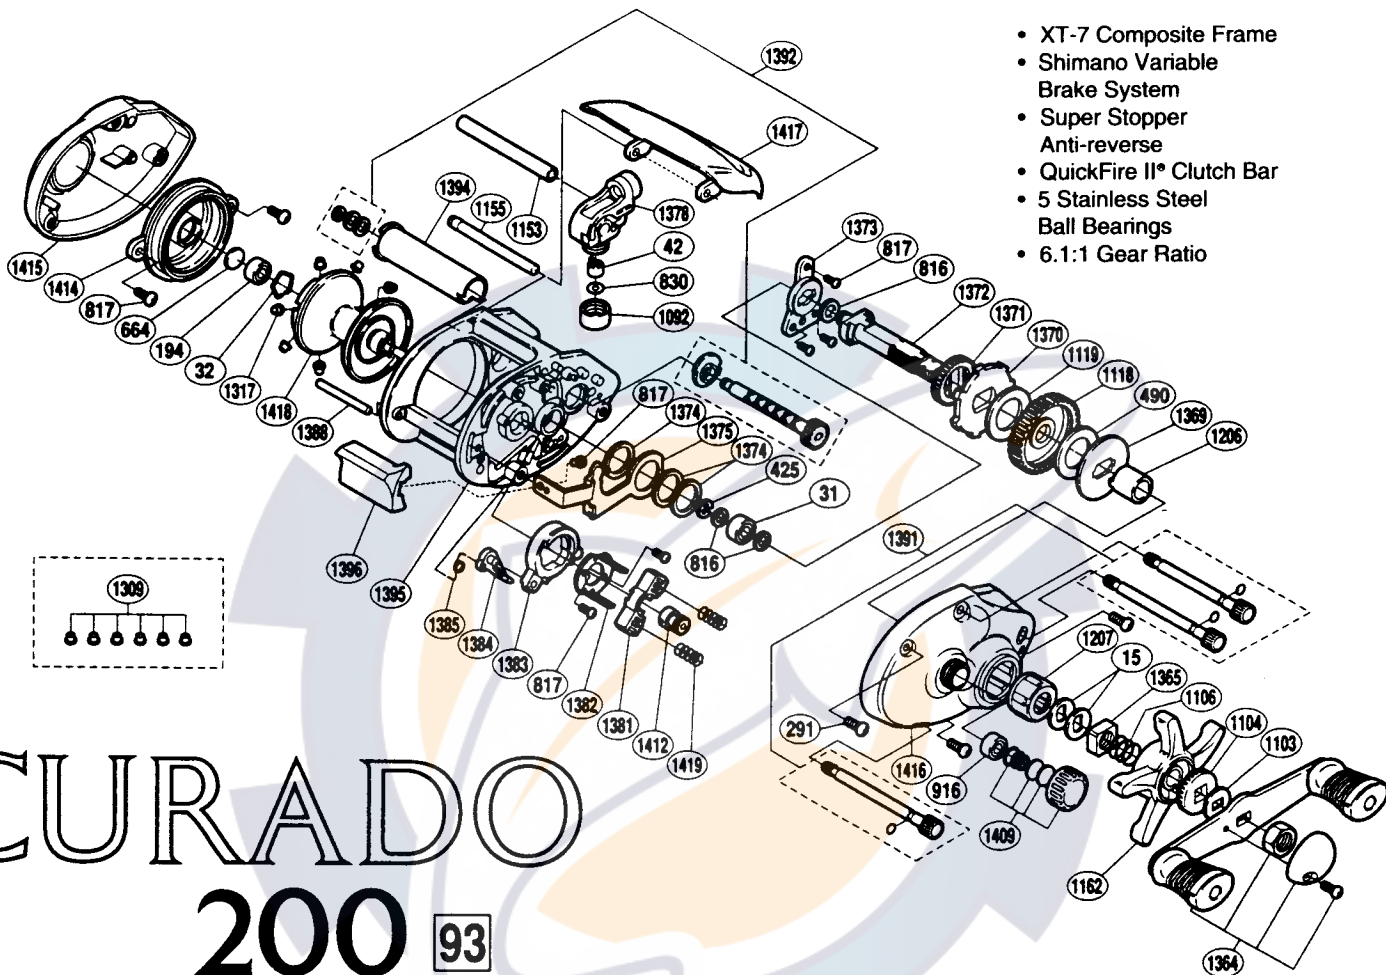

BANTAM® CURADO™
Baitcasting Reels

Ferocious

- XT-7 Composite Frame
- Shimano Variable Brake System
- Super Stopper Anti-reverse
- QuickFire II® Clutch Bar
- 5 Stainless Steel Ball Bearings
- 6.1:1 Gear Ratio

CURADO

200 93

EXPLODED PARTS VIEW

MODEL NO.	LINE / CAPACITY	GEAR RATIO	WT. (OZ.)	BEARINGS
CU-200A	10/210, 12/150, 14/140	6.1:1	9.2	4-ball, 1 roller

Competition on the tournament trail is fierce. The Curado™ is a ferocious reel, with the inborn characteristics serious tournament fishermen crave.

To begin, not only is the Curado's ergonomic shape comfortable to hold the long hours between blast-off and weigh in, but it's long throw handle with oversized paddles also provides a firm grip. Casting performance is incredible, as total freespool may be attained with the Shimano Variable Break System™. A high speed 6.1:1 gear ratio retrieves high speed lures with extraordinary results. 5 stainless steel bearings (4 ball, 1 roller) provide the durability and smoothness needed to thrive in competition. Finally, hooksets are firm and instantaneous with Super Stopper's one-way roller bearing anti-reverse system.